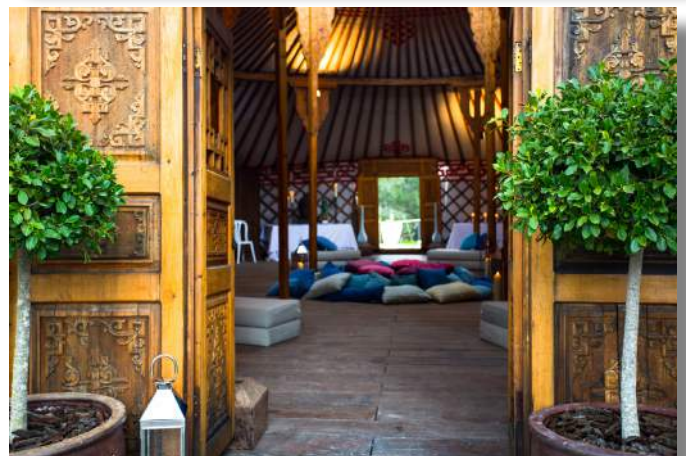

LA YURTA

THE YURT